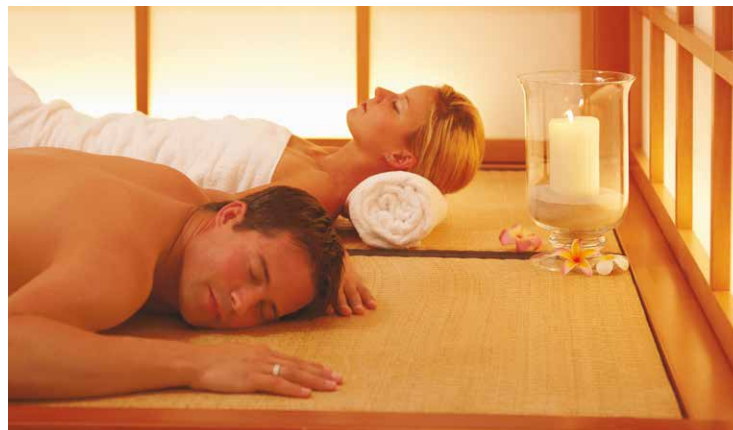

Ayurveda

DURATION	PRICE	TREATMENT
90	215	Full Body Massage with Shirodara (oil affusion on forehead)
50	135	Intensive Full Body Massage
50/80	135/205	Abhyanga Aromatic Oil Massage

Therapies

DURATION	PRICE	TREATMENT
80	205	La Stone Relax-Therapy
20/50/80	68/135/205	Lymph Drainage
50/80	135/205	Cranio-Sacral Balancing
20/50	68/135	Headache- / Migraine-Massage

Private Spa

DURATION	PRICE	TREATMENT	PRIVATE SPA ROOM
80	205 *	Oriental Relax Bath	Oriental Relax
	315 **		
80	205	Thalasso Body Wrap	Oriental Relax
80	205 *	Japanese Harmony Bath	Japanese Harmony
	315 **		
80	205 *	Thai Jasmin Treatment	Japanese Harmony
	315 **		
80	215 *	Thai Herbal Compress Treatment	Bamboo Spa Cottage
	410 **		
80	215 *	Asian Delight Treatment	Bamboo Spa Cottage
	410 **		

* 1 person   ** 2 persons